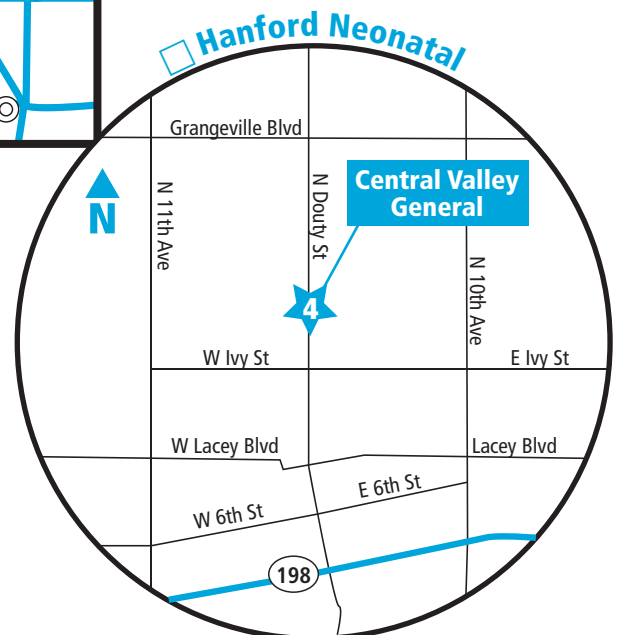

Children's Hospital Central California NICU Satellites

1 Merced Neonatal
at Mercy Medical Center Merced
333 Mercy Ave.
Merced, CA 95340
559.353.7900

3 Neonatal North
at Saint Agnes Medical Center
1303 E. Herndon Ave.
Fresno, CA 93720
559.353.5672

2 NICU
at Children's Hospital Central California
9300 Valley Children's Place
Madera, CA 93636
559.353.8038

4 Hanford Neonatal
at Central Valley General Hospital
1025 North Douly
Hanford, CA 93230
559.353.6353