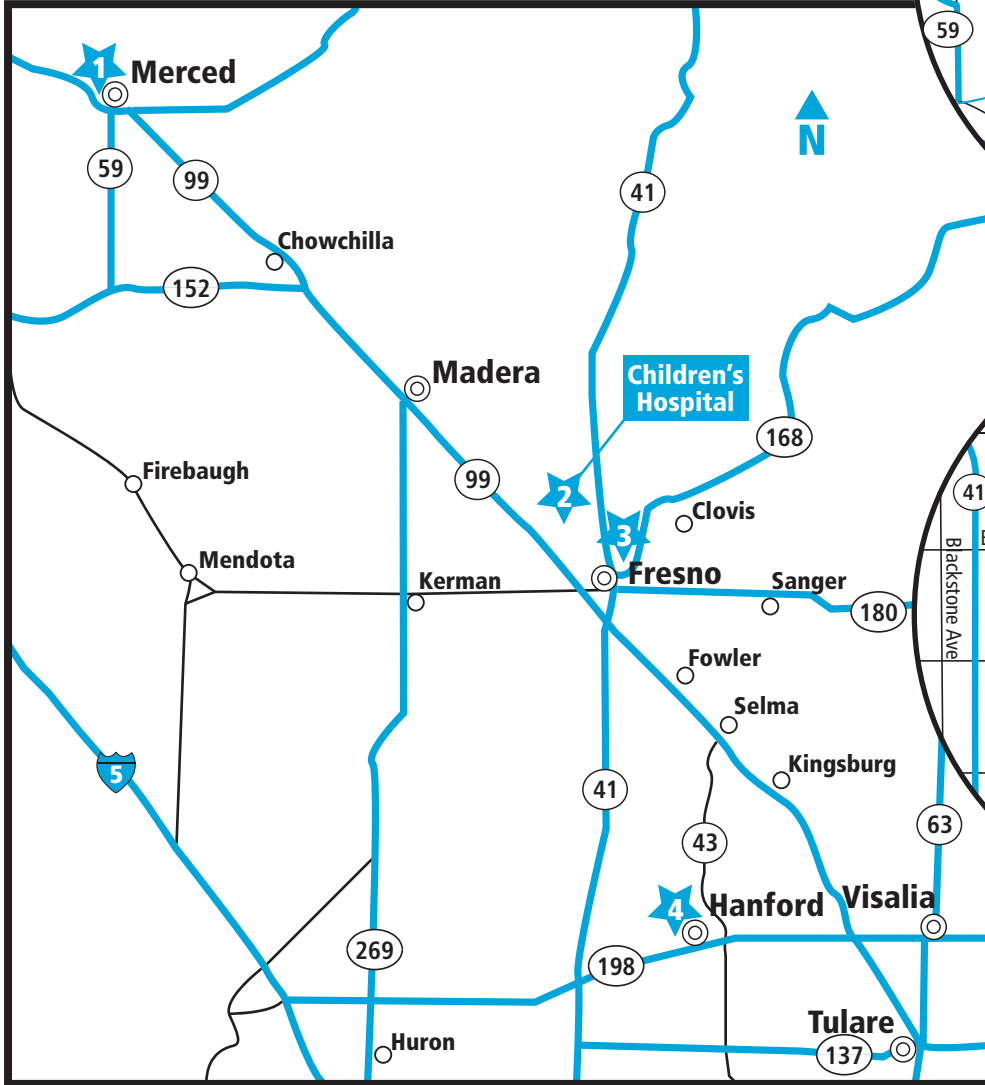

Children's Hospital Central California NICU Satellites

1 Merced Neonatal
at Mercy Medical Center Merced
333 Mercy Ave.
Merced, CA 95340
559.353.7900

3 Neonatal North
at Saint Agnes Medical Center
1303 E. Herndon Ave.
Fresno, CA 93720
559.353.5672

2 NICU
at Children's Hospital Central California
9300 Valley Children's Place
Madera, CA 93636
559.353.8038

4 Hanford Neonatal
at Central Valley General Hospital
1025 North Douly
Hanford, CA 93230
559.353.6353