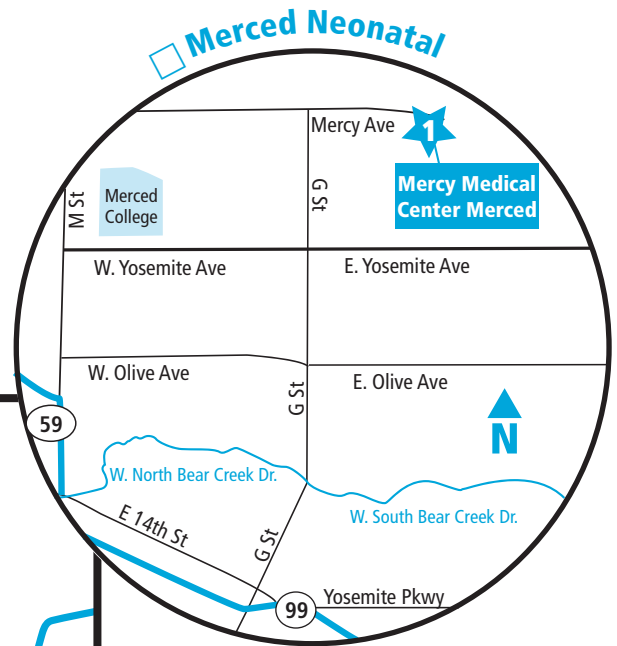

Children's Hospital Central California NICU Satellites

1 Merced Neonatal
at Mercy Medical Center Merced
333 Mercy Ave.
Merced, CA 95340
559.353.7900

3 Neonatal North
at Saint Agnes Medical Center
1303 E. Herndon Ave.
Fresno, CA 93720
559.353.5672

2 NICU
at Children's Hospital Central California
9300 Valley Children's Place
Madera, CA 93636
559.353.8038

4 Hanford Neonatal
at Central Valley General Hospital
1025 North Douly
Hanford, CA 93230
559.353.6353