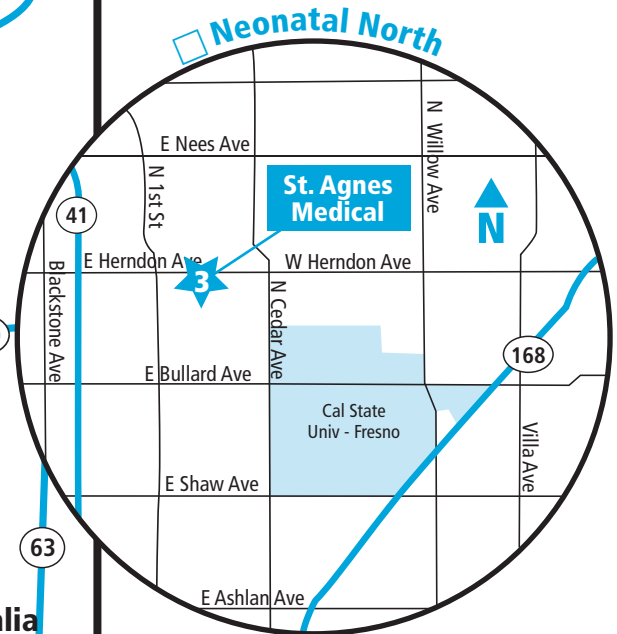

Children's Hospital Central California NICU Satellites

1 Merced Neonatal
at Mercy Medical Center Merced
333 Mercy Ave.
Merced, CA 95340
559.353.7900

3 Neonatal North
at Saint Agnes Medical Center
1303 E. Herndon Ave.
Fresno, CA 93720
559.353.5672

2 NICU
at Children's Hospital Central California
9300 Valley Children's Place
Madera, CA 93636
559.353.8038

4 Hanford Neonatal
at Central Valley General Hospital
1025 North Douly
Hanford, CA 93230
559.353.6353